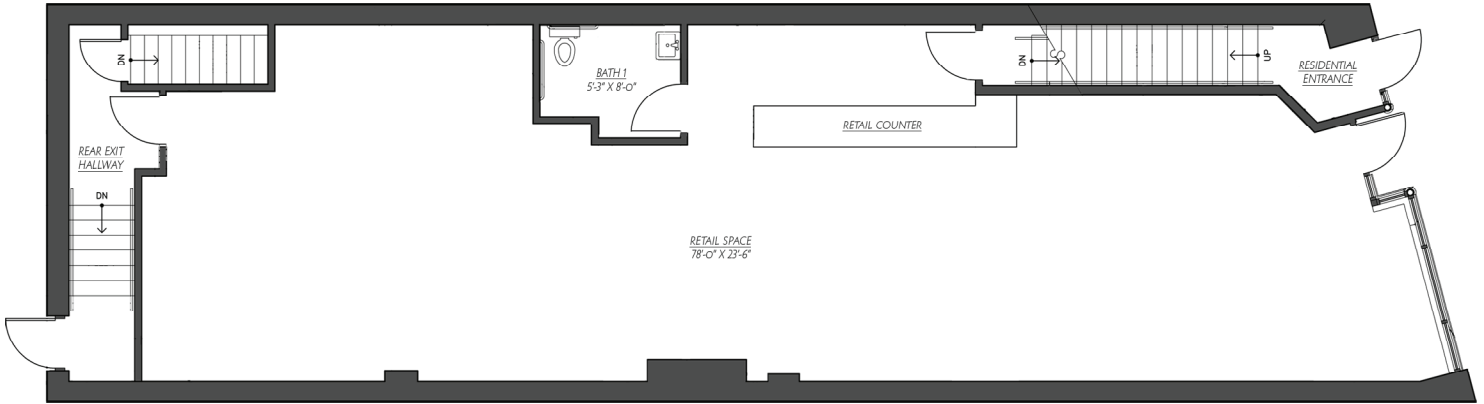

**Retail Space**

1,900 Square Feet Retail + 1,900 Square Feet Workspace & Storage  
 3,800 Total Square Feet  
 Two Baths, Small Kitchen, Kiln & Darkroom Ready  
 ADA Accessible  
 Public Parking Lot Across The Street

**Retail Level**

**Workspace & Inventory Level**